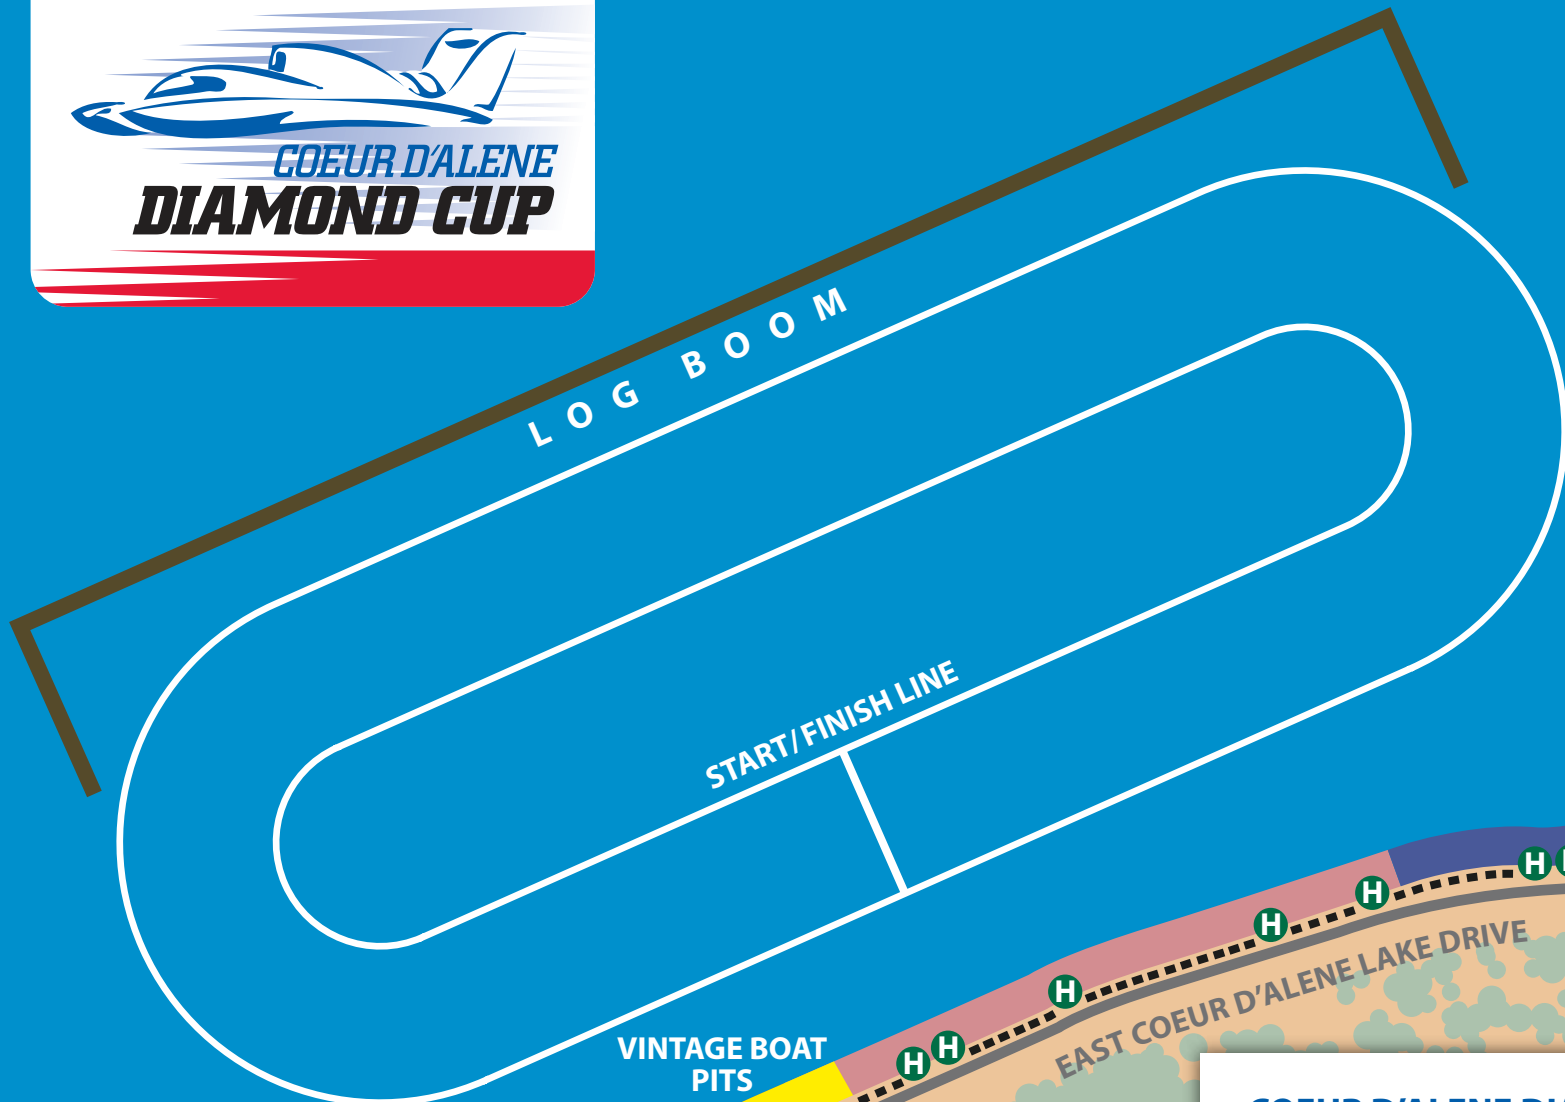

# COEUR D'ALENE DIAMOND CUP

COEUR D'ALENE RESORT  
GOLF COURSE

TERRACES

H-1/GPW  
(Pit Area)

BEACHOUSE  
BAR & GRILL

EAST COEUR D'ALENE LAKE DRIVE

VINTAGE BOAT  
PITS

TONY'S ON  
THE LAKE

## COEUR D'ALENE DIAMOND CUP LEGEND

- GRAND PRIX SEATING
- DIAMOND CLUB SEATING
- PIT AREA
- HOSPITALITY/CORPORATE CABANAS
- BLEACHERS
- RESTAURANTS
- BEER GARDEN
- FIRST AID